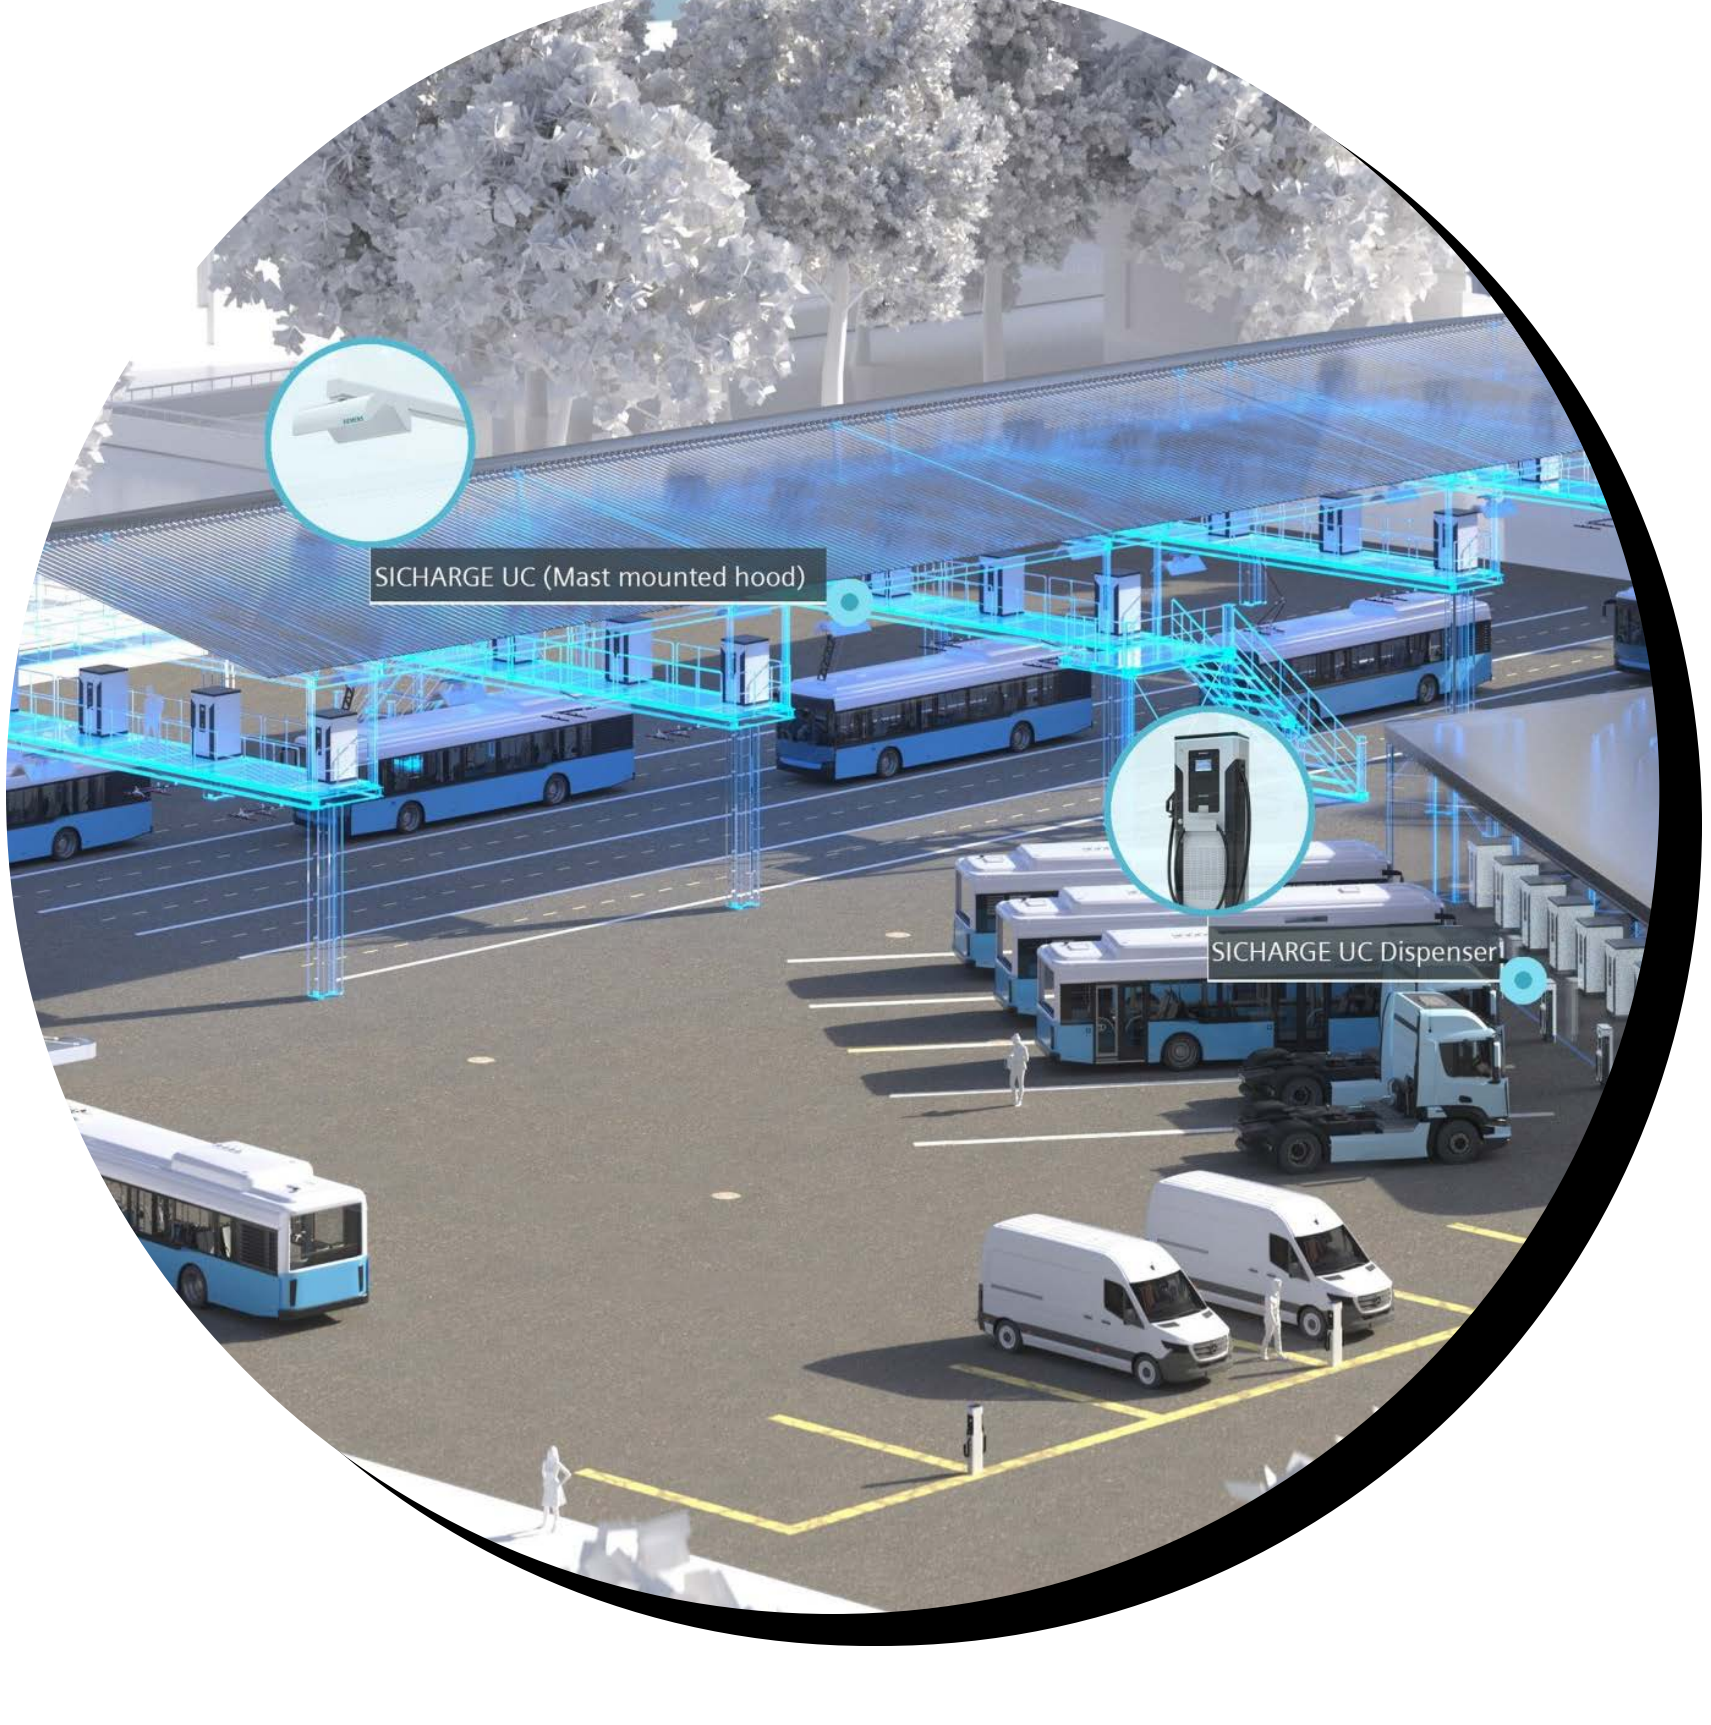

We work to meet your business objectives.

Whether you're just getting started or want to grow your electric fleet from the pilot phase, the success of electrifying your fleet depends on choosing the right partner. We can help your organization transition to sustainable transport and future-proof your strategy, both economically and environmentally.

As a leading electrical distributor, SESCO offers the industry expertise you need to pilot, optimize and scale your electric fleet. We have access to all of the suppliers and vendors in this sector, along with a team of educated experts experienced in assessing and integrating large- and small-scale EV charger projects.

Our EV charger project team and consultants offer strong technical knowledge, competitive pricing and product support to ensure the successful integration of your EV Charging infrastructure. Let us take care of the details so you can take care of your fleet.